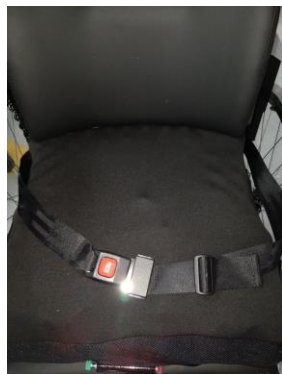

Brake; One-hand
operation left

65402230

Brake; One-hand
operation right

99400115

large wheel sleeves
24"

99400117

two-point seat belt

99400118

Taxi clamps

99400120

Foldaway backrest

99400125

large wheel sleeves
22"

LeRoulé Plus Options

99400135

large wheel sleeves
26"