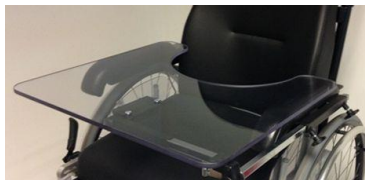

99400154

Rim wheel opening,
narrow (-1cm) (total
width: -2cm)

99400930

Wheel spoke
protectors

99400982

Push bar

99401390

Worktop; Left
folding (depth 25 to
40cm)