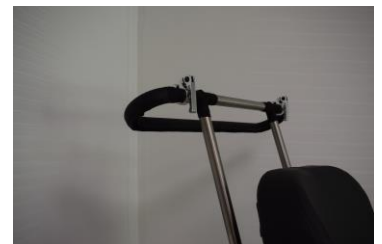

Taxi clamps

99400120

Foldaway backrest

99400125

large wheel sleeves
22"

LeRoulé Plus Options

99400135

large wheel sleeves
26"

99400154

Rim wheel opening,
narrow (-1cm) (total
width: -2cm)

99400930

Wheel spoke
protectors

99400982

Push bar

99401390

Worktop; Left
folding (depth 25 to
40cm)